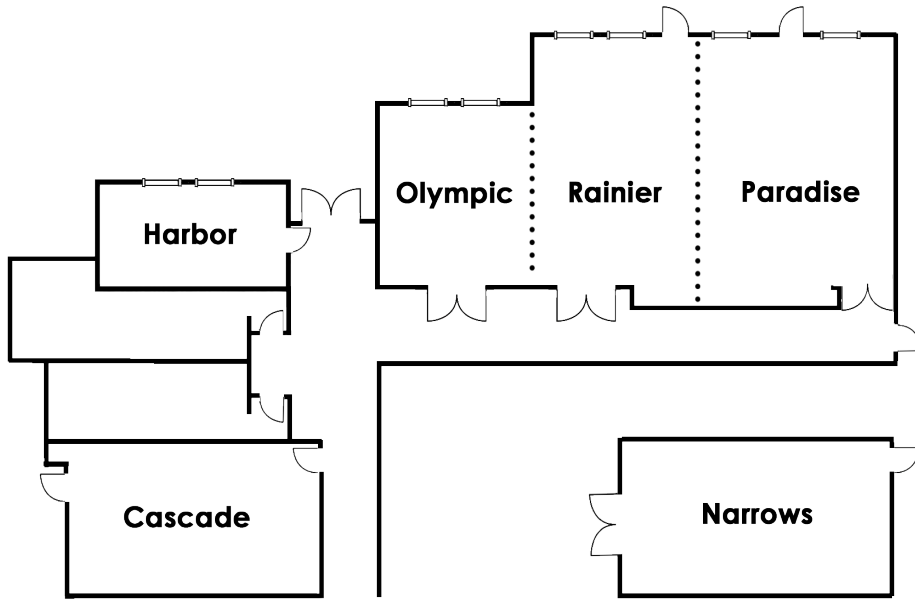

Meeting and Banquet Rooms

With over 4,000 square feet of newly renovated, attractive, flexible and scalable meeting space, the INN can accommodate a wide range of needs from small hospitality receptions or business meetings with as few as two participants to business seminars and exhibitions for as many as 220 guests.

Room	Sq Ft	Ceiling	Theatre	Classroom	Banquet	Reception	U-Shape
Ballroom (Divisible by 3)	2521	11'	250	125	150	300	60
Paradise	1025	11'	100	42	48	100	27
Rainier	950	11'	90	42	48	70	25
Olympic	546	11'	45	24	32	50	20
Cascade	672	10'	60	35	40	50	25
Harbor	350	10'		10			
Narrows	520	11'	70	42	56	60	25

Four executive suites each accommodate seating for up to 12 conference style.

All meeting rooms are equipped with Wi-Fi and hard-wired high-speed internet. A complete selection of audio-visual services is available.